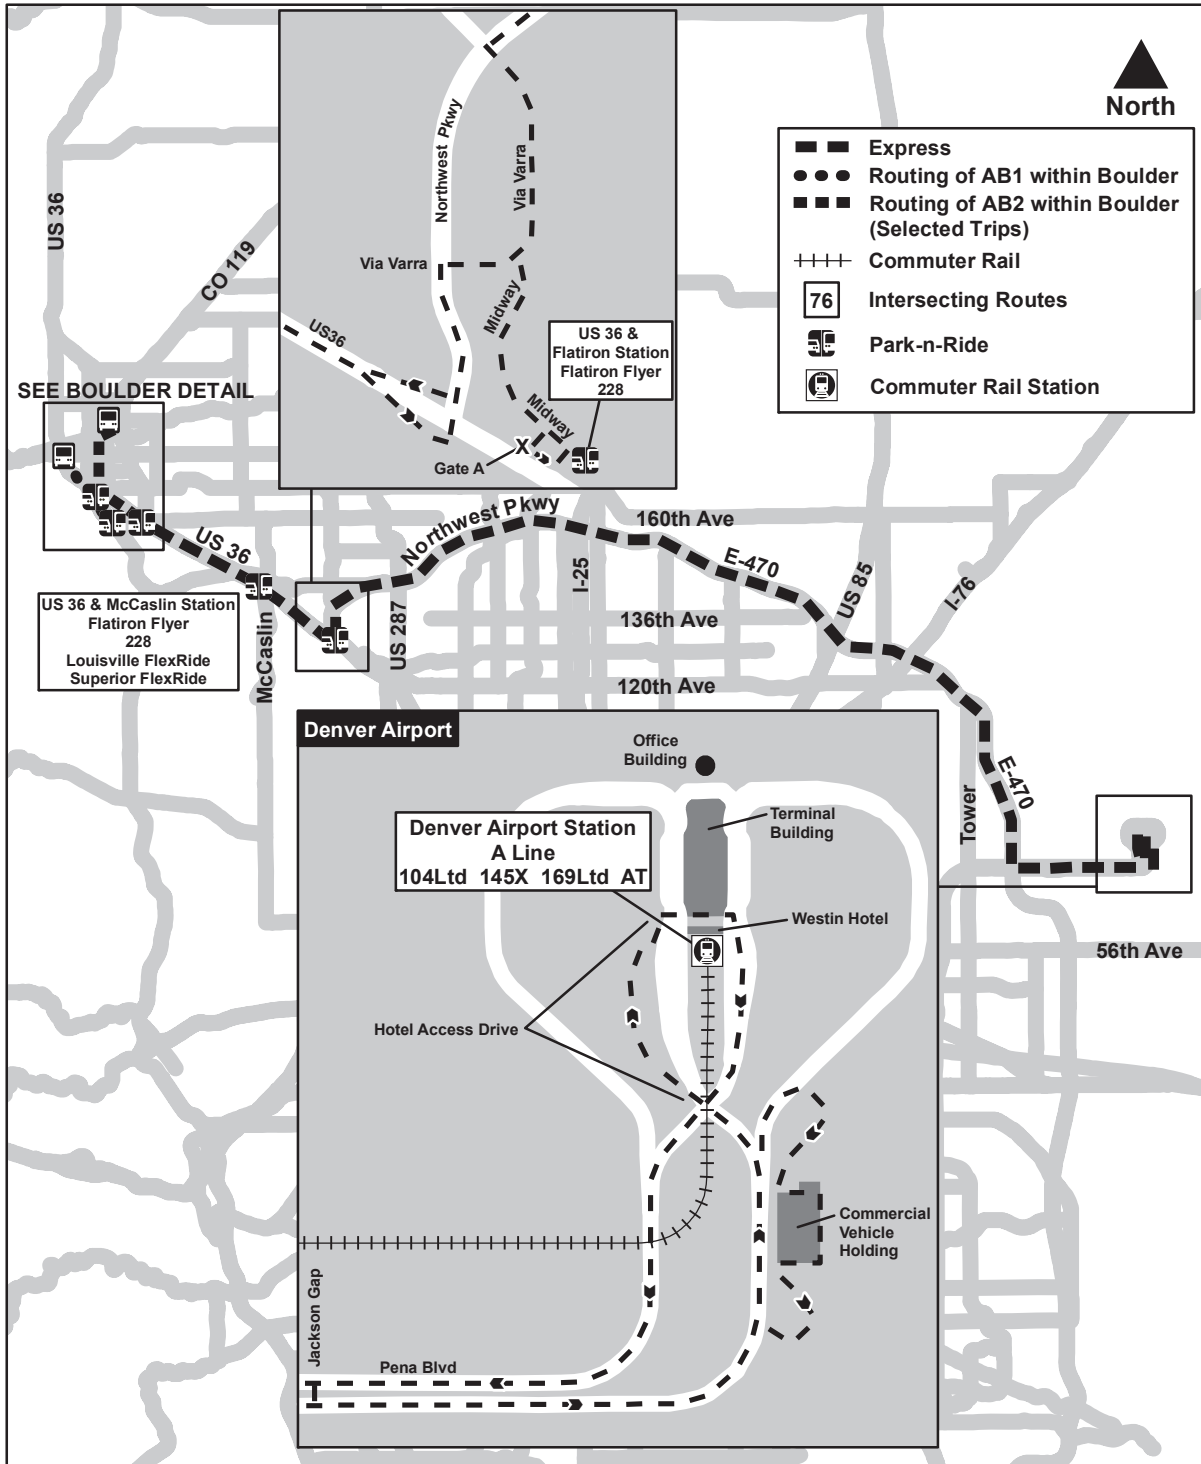

Route AB1/AB2/ABX DIA/Boulder via E-470

Effective: 3 September 2023
 Map Revised: 3 September 2023

Boulder Detail (Routes AB1/AB2/ABX and GS)

Effective: 28 May 2023
Map Revised: 28 May 2023