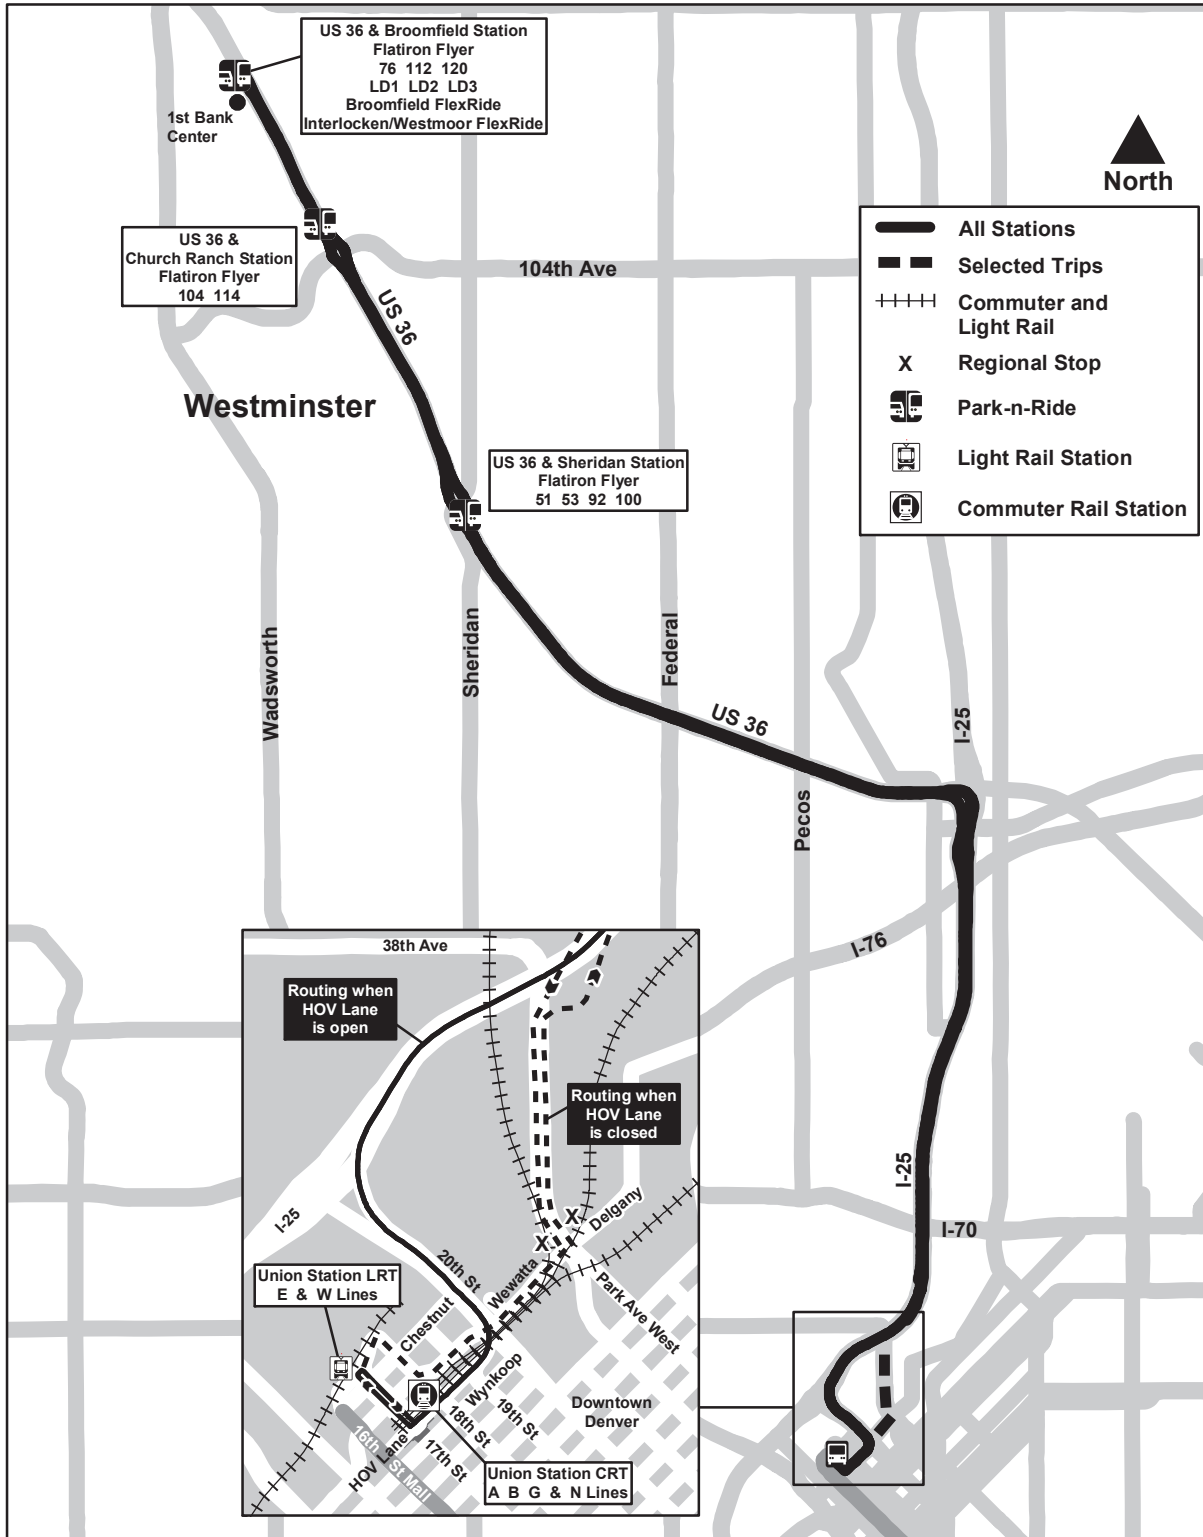

# Route FF3 Broomfield/Union Station

Effective: 26 May 2024  
Map Revised: 26 May 2024

# Boulder Detail (Flatiron Flyer)

Effective: 28 May 2023  
Map Revised: 28 May 2023