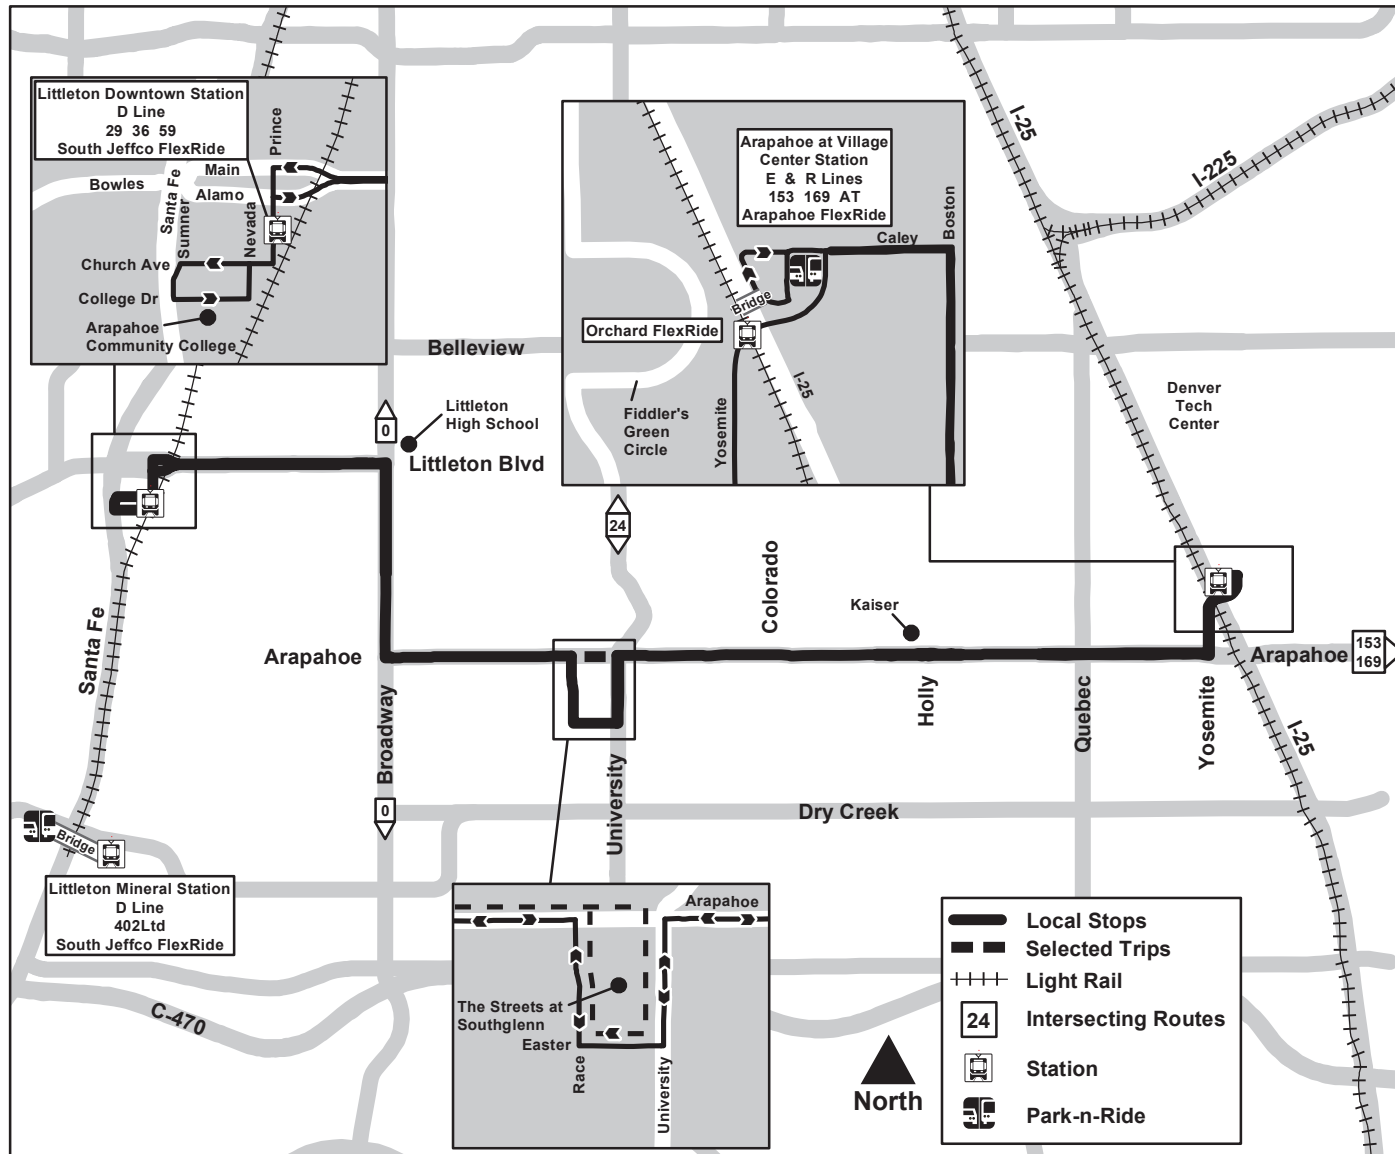

Route 66 Arapahoe Road

Effective: 26 May 2024
Map Revised: 26 May 2024

Littleton Downtown Station
D Line
29 36 59
South Jeffco FlexRide

Bowles
Main
Alamo
Nevada
Prince

Church Ave
College Dr
Arapahoe Community College

Arapahoe at Village Center Station
E & R Lines
153 169 AT
Arapahoe FlexRide

Orchard FlexRide

Fiddler's Green Circle

Yosemite

Bridge

Caley
Boston

The Streets at Southglenn

Easter

Race

University

Arapahoe

Local Stops

Selected Trips

Light Rail

24 Intersecting Routes

Station

Park-n-Ride