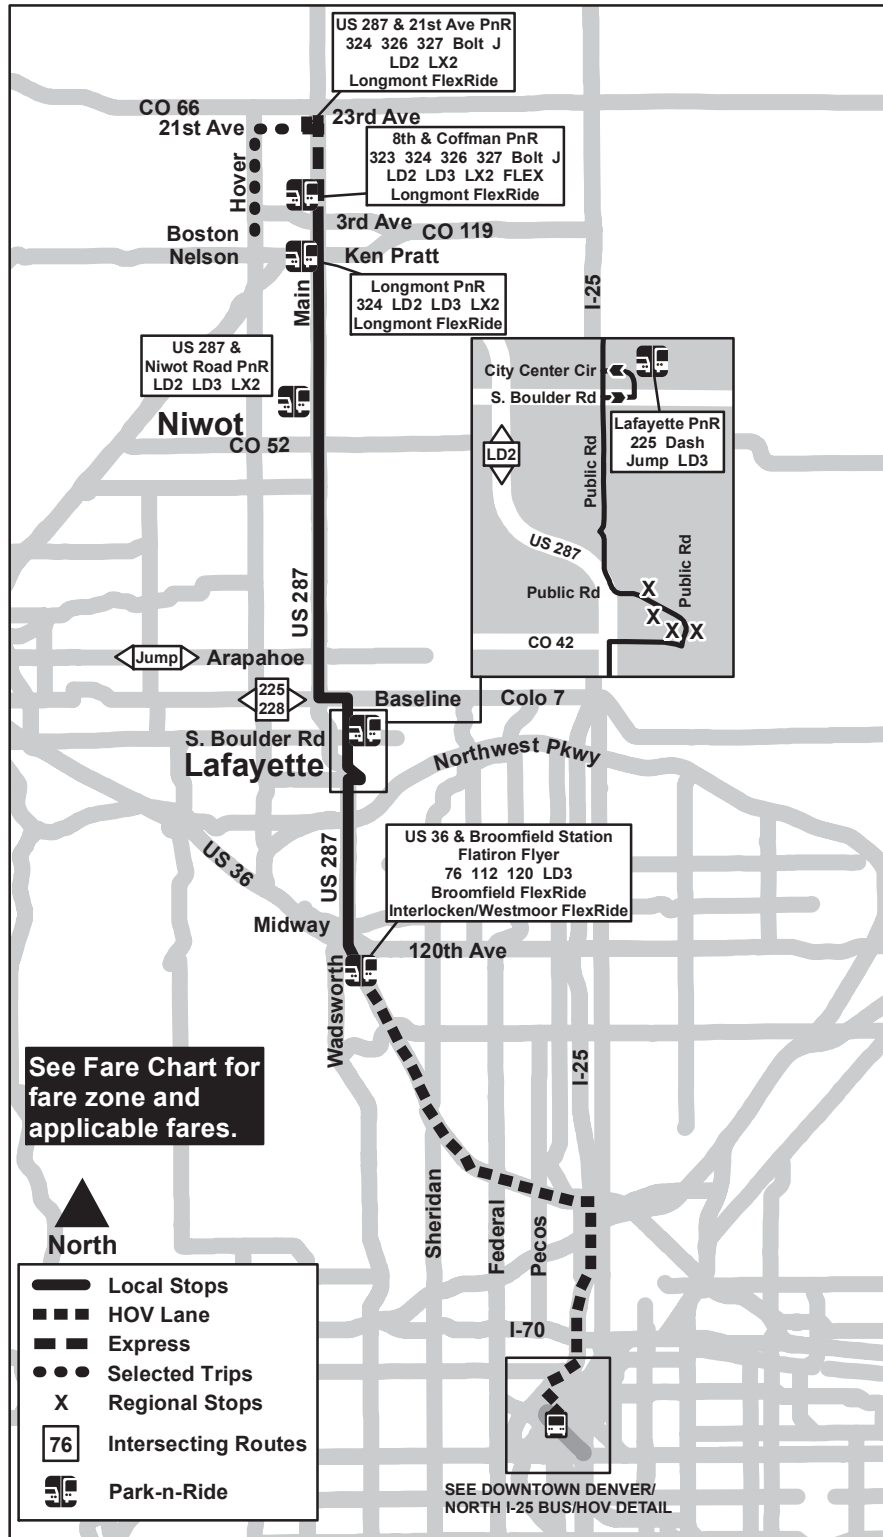

# Route LD1 Longmont/Denver

Effective: 3 September 2023  
 Map Revised: 3 September 2023

# Route LD3 Longmont/Broomfield

Effective: 3 September 2023  
 Map Revised: 3 September 2023